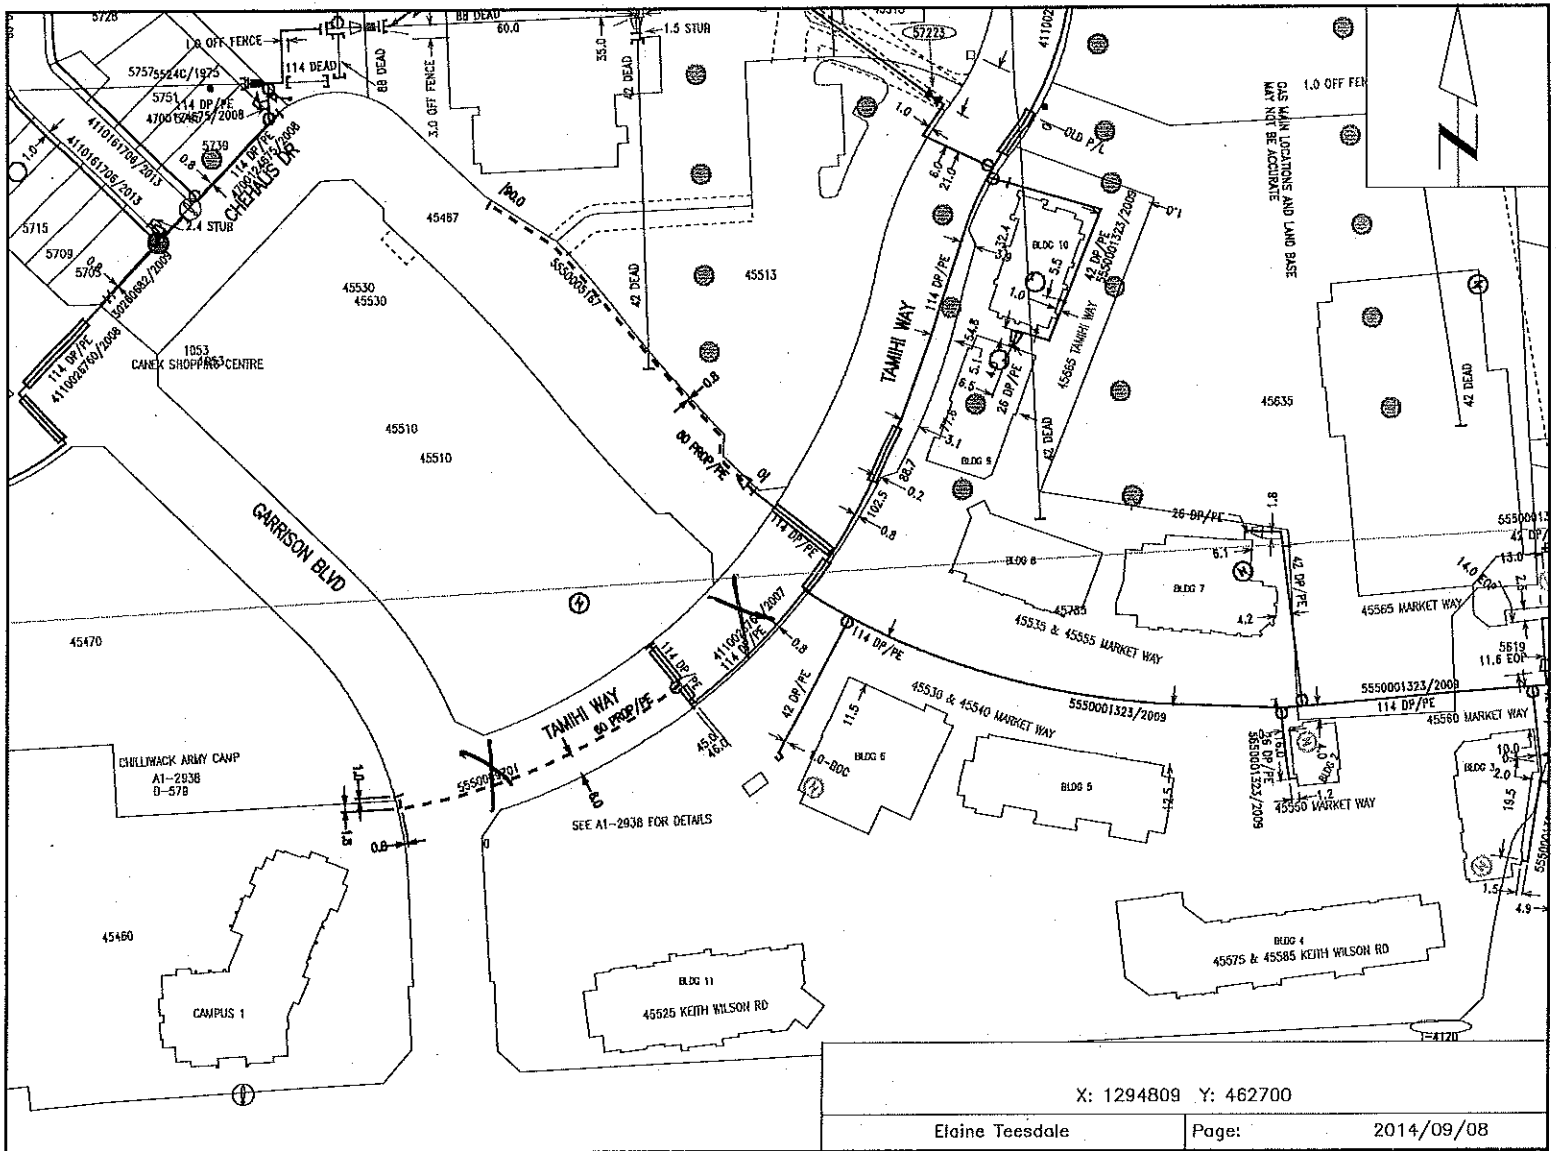

DAY 1

X = road closure

- Garrison Blvd between Chetahis & Keith Wilson
- Tamihē between Garrison & Market Way

DAY 2

X = road closure

Tamihī between Garrison & Market Way