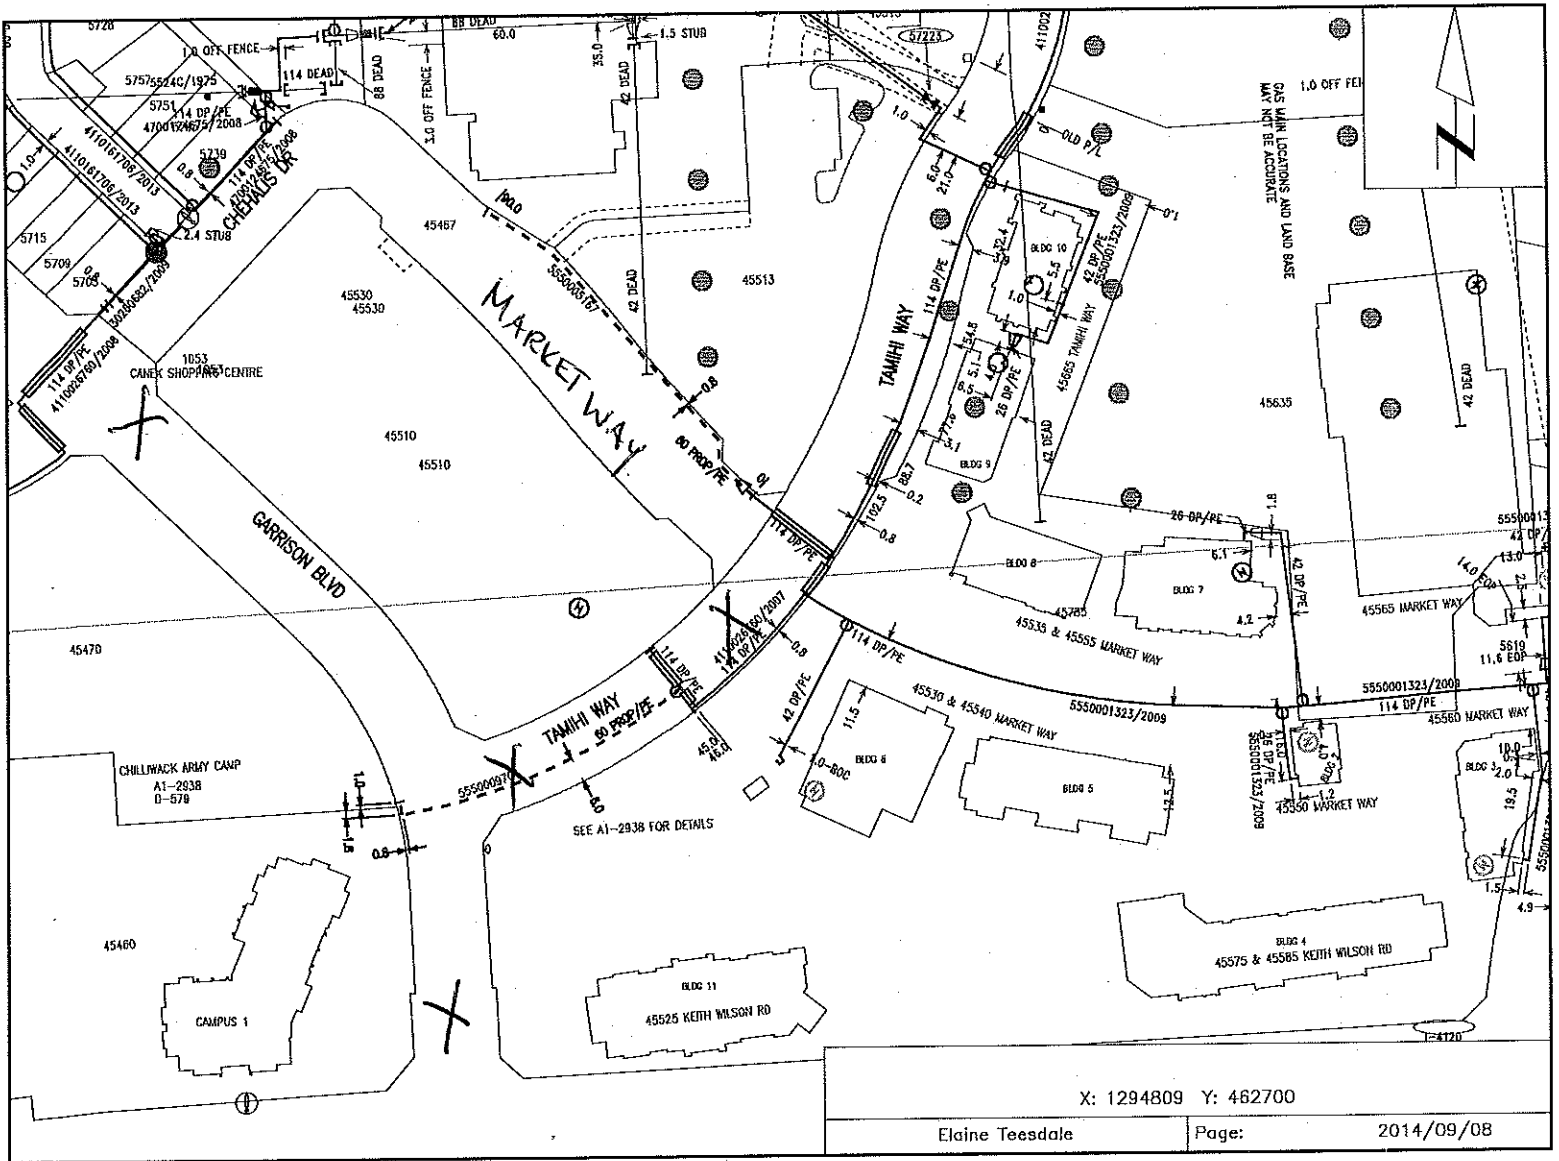

DAY 1

X = road closure

- Garrison Blvd between Chetahis & Keith Wilson
- Tamihē between Garrison & Market Way

DAY 2

X = road closure

Tamihī between Garrison & Market Way